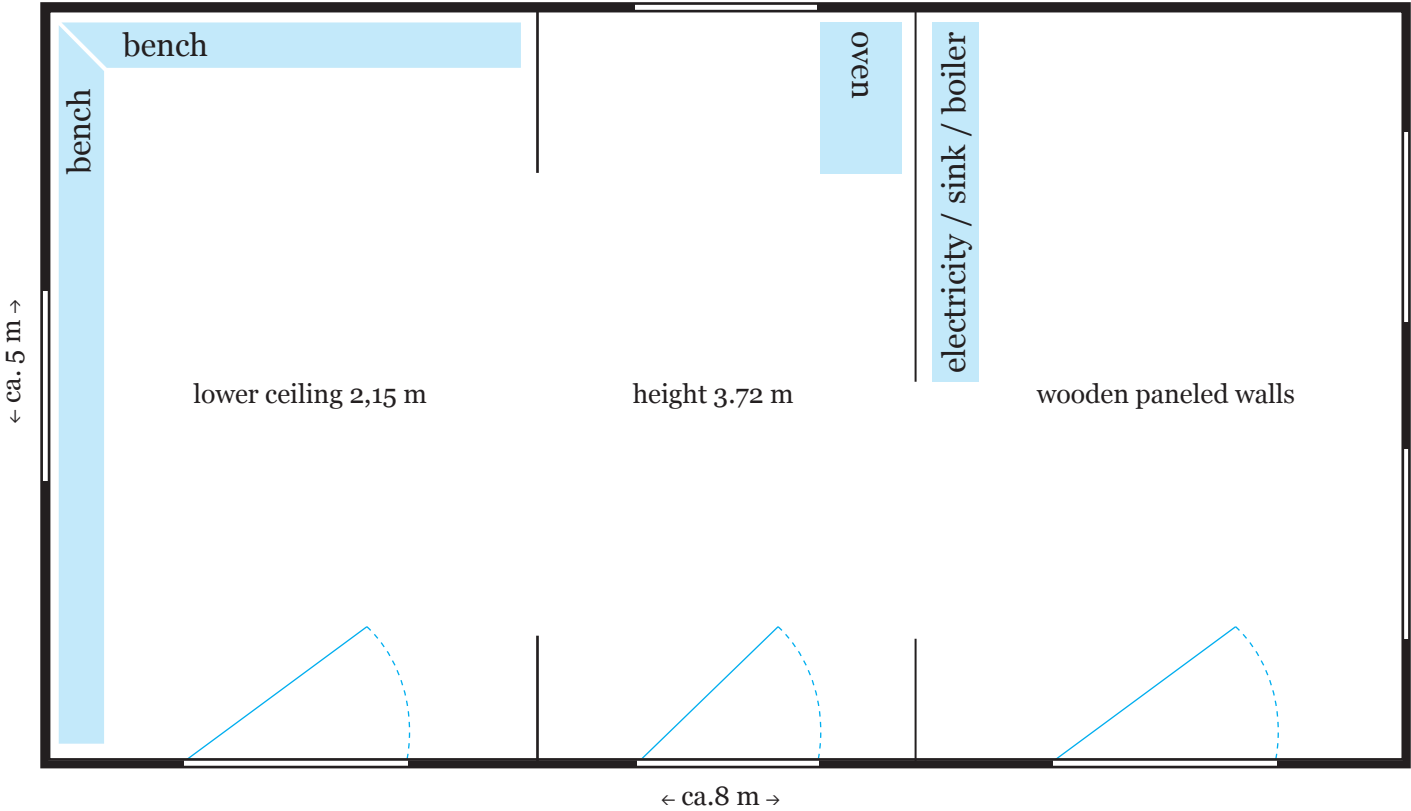

Grand Palais

window

door

total area 50 m²